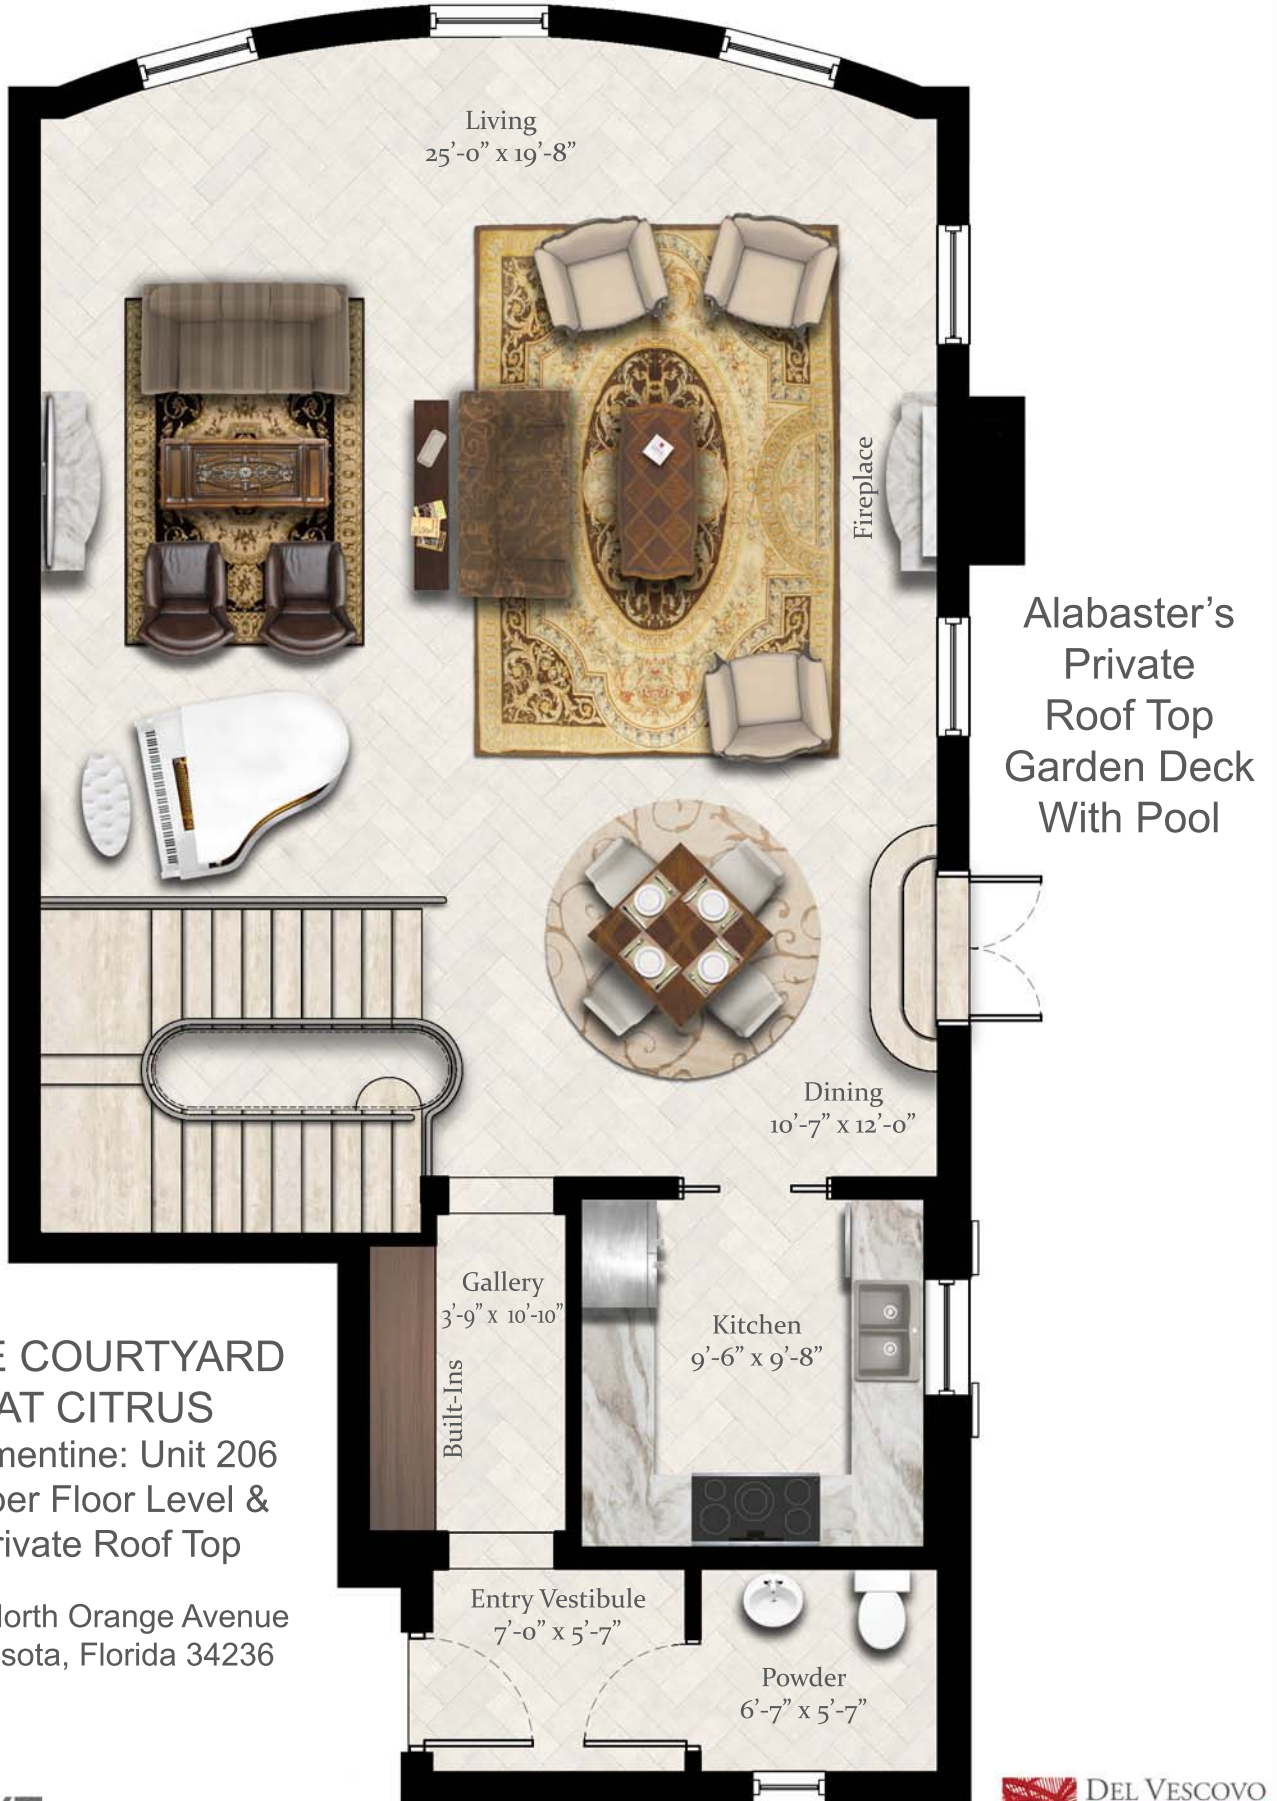

North Orange Avenue

THE COURTYARD  
AT CITRUS  
Clementine: Unit 206  
Lower Floor Level

505 North Orange Avenue  
Sarasota, Florida 34236

North Orange Avenue

**THE COURTYARD  
AT CITRUS**  
Clementine: Unit 206  
Upper Floor Level &  
Private Roof Top

North Orange Avenue

THE COURTYARD  
AT CITRUS

Clementine: Unit 206  
Upper Floor Level &  
Private Roof Top

505 North Orange Avenue  
Sarasota, Florida 34236

Roof Garden  
25'-4" x 27'-6"