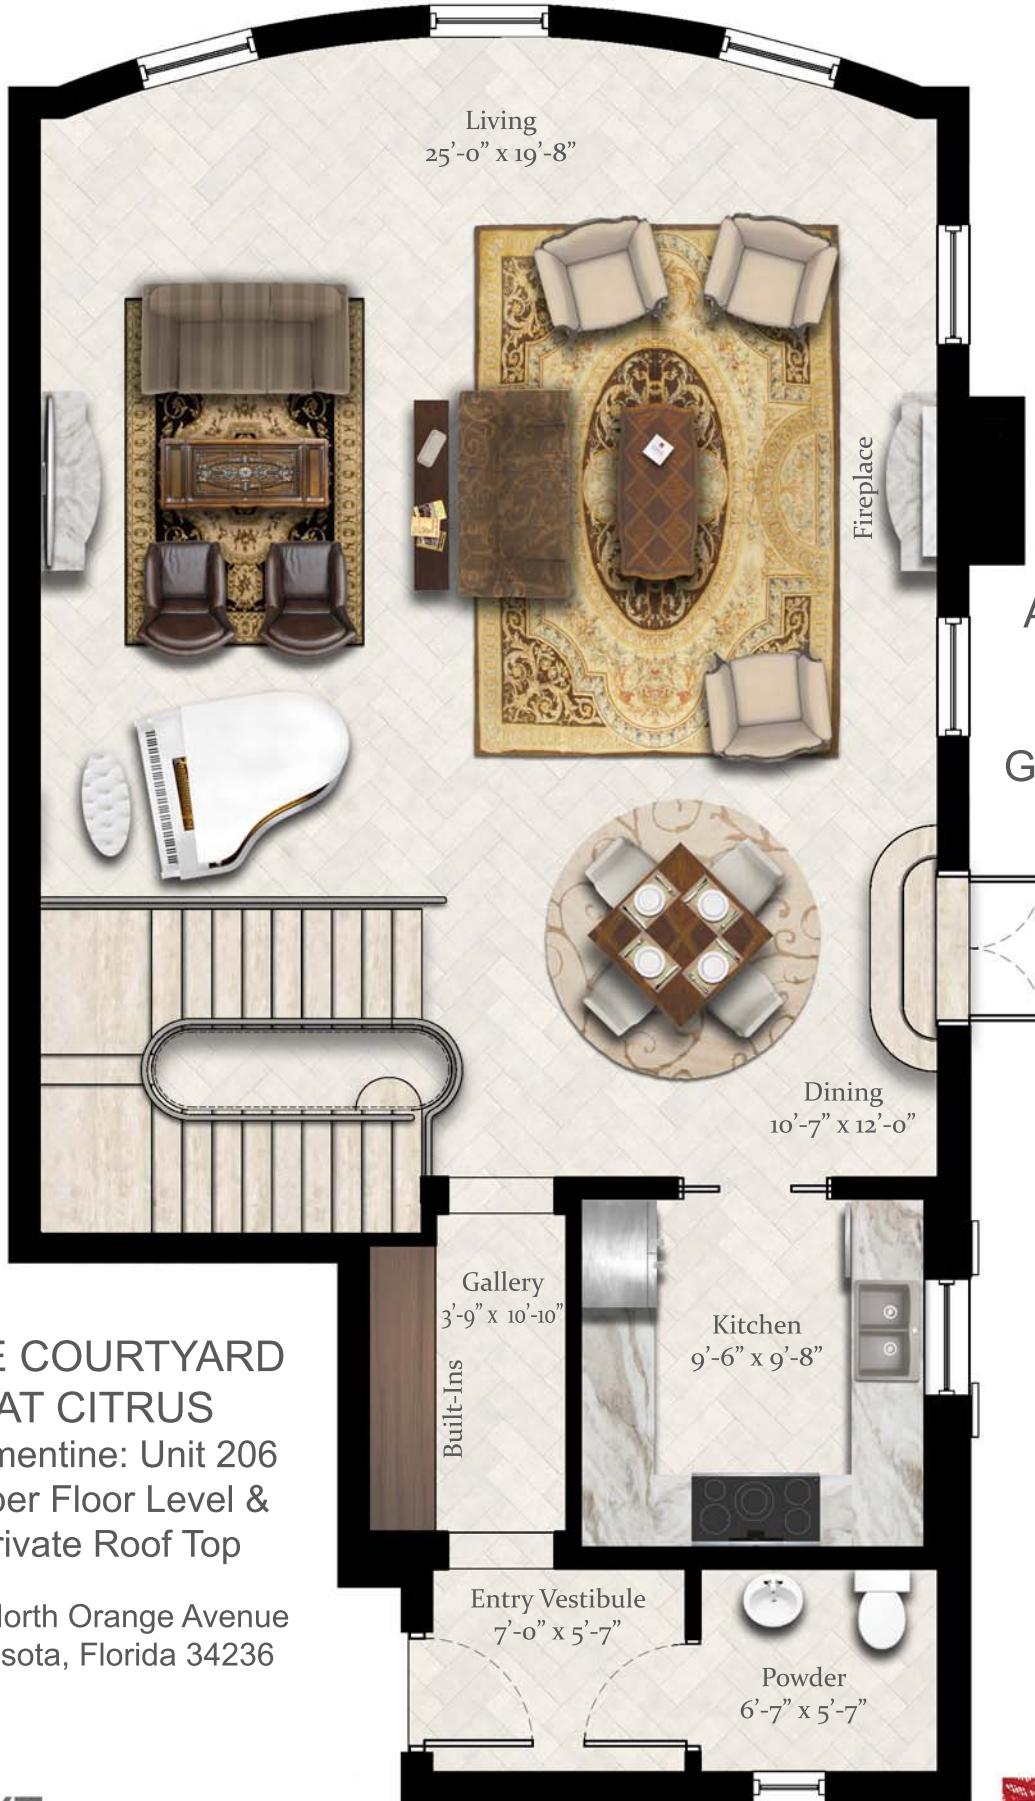

# North Orange Avenue

## THE COURTYARD AT CITRUS Clementine: Unit 206 Lower Floor Level

505 North Orange Avenue  
Sarasota, Florida 34236

North Orange Avenue

Alabaster's  
Private  
Roof Top  
Garden Deck  
With Pool

**THE COURTYARD  
AT CITRUS**  
Clementine: Unit 206  
Upper Floor Level &  
Private Roof Top